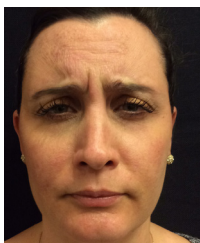

BOTOX® COSMETIC - GLABELLA
BEFORE